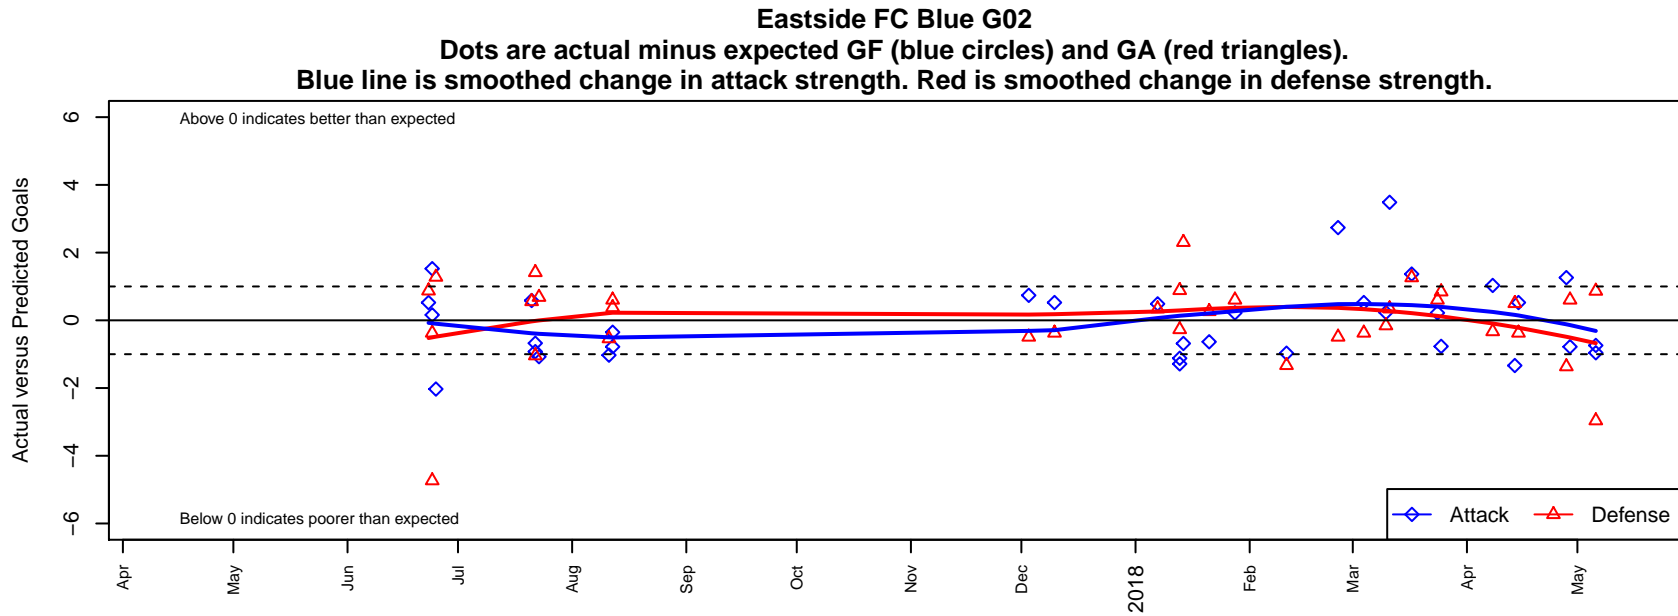

Eastside FC Blue G02

Eastside FC
 Preston, WA
 G02 total strength=1291
 attack=6.91 defense=4.35
 fall league = RCL G02 Div 4
 notes= Bubar 2016

alt names used:
 EASTSIDE FC G02 BLUE – BUBAR
 Eastside FC G02 Blue Bubar
 Eastside FC G02 Blue C
 EFC G02 Blue – Bubar
 Eastside FC G02 Blue – Bubar
 Eastside FC G02 Blue C

**attack and defense variance (black dot)
relative to other teams
and top 10 in region**

**attack and defense rating
relative to others at age
and all opponents in last 13 months**

Performance relative to 13 month average