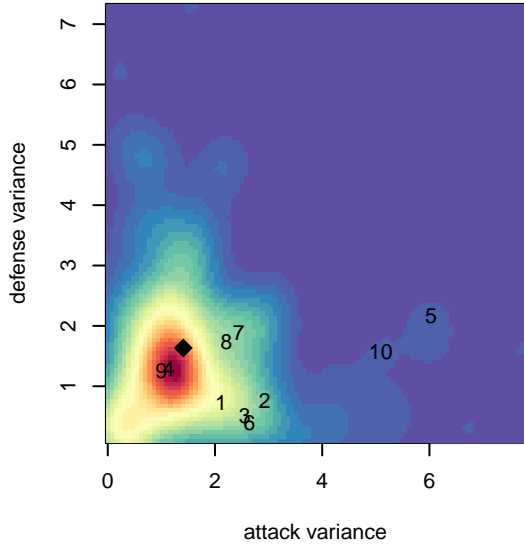

Eastside FC Blue G02

Eastside FC
 Preston, WA
 G02 total strength=1291
 attack=6.91 defense=4.35
 fall league = RCL G02 Div 4
 notes= Bubar 2016

alt names used:
 EASTSIDE FC G02 BLUE – BUBAR
 Eastside FC G02 Blue Bubar
 Eastside FC G02 Blue C
 EFC G02 Blue – Bubar
 Eastside FC G02 Blue – Bubar
 Eastside FC G02 Blue C

**attack and defense variance (black dot)
relative to other teams
and top 10 in region**

**attack and defense rating
relative to others at age
and all opponents in last 13 months**

Performance relative to 13 month average