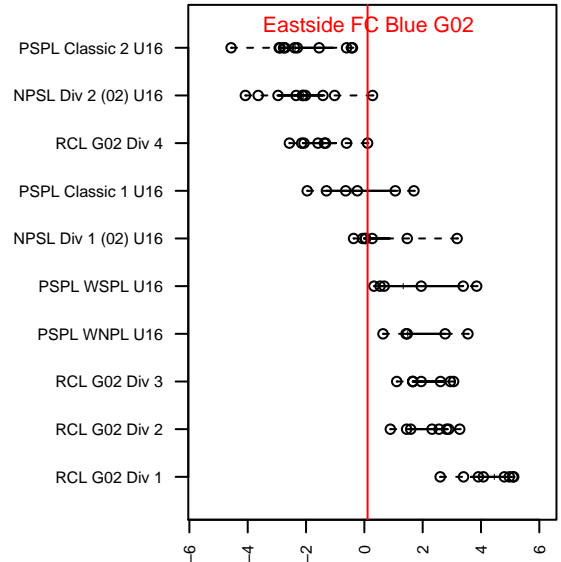

Eastside FC Blue G02

Eastside FC
 Preston, WA
 G02 total strength=1291
 attack=6.91 defense=4.35
 fall league = RCL G02 Div 4
 notes= Bubar 2016

alt names used:
 EASTSIDE FC G02 BLUE – BUBAR
 Eastside FC G02 Blue Bubar
 Eastside FC G02 Blue C
 EFC G02 Blue – Bubar
 Eastside FC G02 Blue – Bubar
 Eastside FC G02 Blue C

Venues played:
 2017 Clash At the Border Gold/Silver/Bronze
 2017 Sounders FC Cup GU16 Silver
 2017 Eastside FC Cup GU16
 2017 RCL G02 Div 4
 2017 PacNW Winter Classic 2002 Showcase P
 2017 WYS Presidents Cup G02 Division 2

**attack and defense variance (black dot)
relative to other teams
and top 10 in region**

**attack and defense rating
relative to others at age
and all opponents in last 13 months**

Performance relative to 13 month average