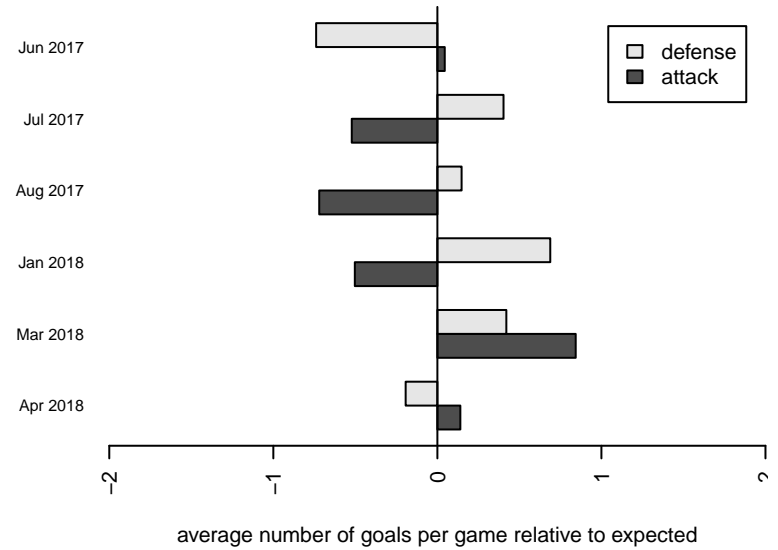

Performance relative to 13 month average