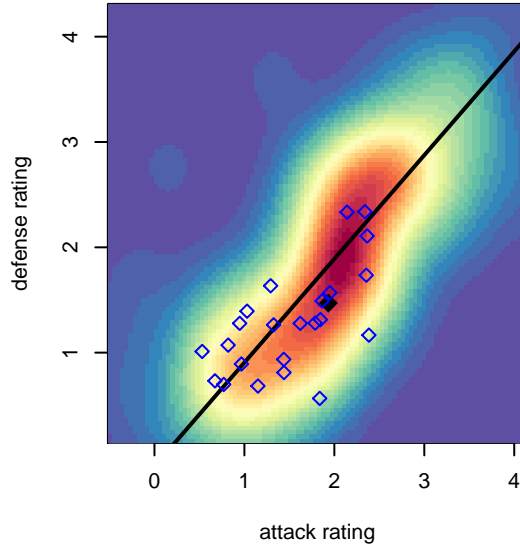

Eastside FC Blue G02

Eastside FC
 Preston, WA
 G02 total strength=1291
 attack=6.91 defense=4.35
 fall league = RCL G02 Div 4
 notes= Bubar 2016

alt names used:
 EASTSIDE FC G02 BLUE – BUBAR
 Eastside FC G02 Blue Bubar
 Eastside FC G02 Blue C
 EFC G02 Blue – Bubar
 Eastside FC G02 Blue – Bubar
 Eastside FC G02 Blue C

**attack and defense variance (black dot)
relative to other teams
and top 10 in region**

**attack and defense rating
relative to others at age
and all opponents in last 13 months**

Performance relative to 13 month average