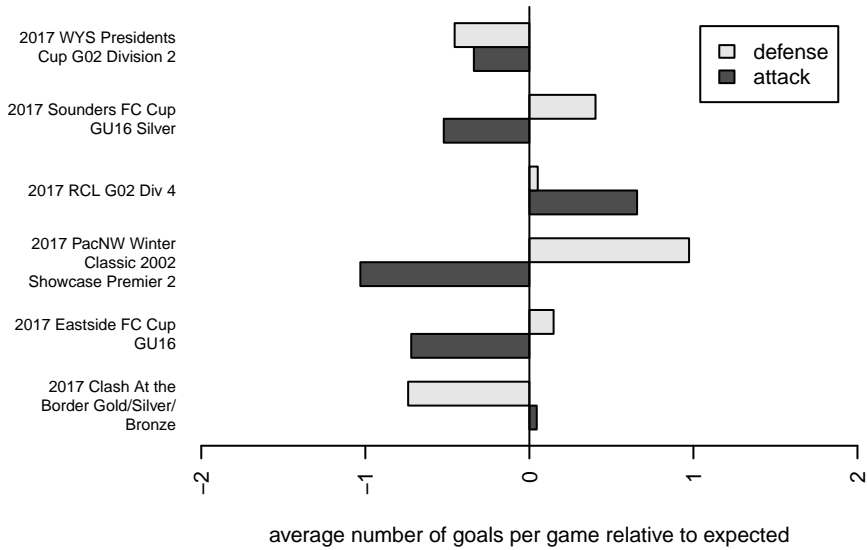

Eastside FC Blue G02

Eastside FC
 Preston, WA
 G02 total strength=1291
 attack=6.91 defense=4.35
 fall league = RCL G02 Div 4
 notes= Bubar 2016

alt names used:
 EASTSIDE FC G02 BLUE – BUBAR
 Eastside FC G02 Blue Bubar
 Eastside FC G02 Blue C
 EFC G02 Blue – Bubar
 Eastside FC G02 Blue – Bubar
 Eastside FC G02 Blue C

Venues played:
 2017 Clash At the Border Gold/Silver/Bronze
 2017 Sounders FC Cup GU16 Silver
 2017 Eastside FC Cup GU16
 2017 RCL G02 Div 4
 2017 PacNW Winter Classic 2002 Showcase P
 2017 WYS Presidents Cup G02 Division 2

**attack and defense variance (black dot)
relative to other teams
and top 10 in region**

**attack and defense rating
relative to others at age
and all opponents in last 13 months**

Performance relative to 13 month average